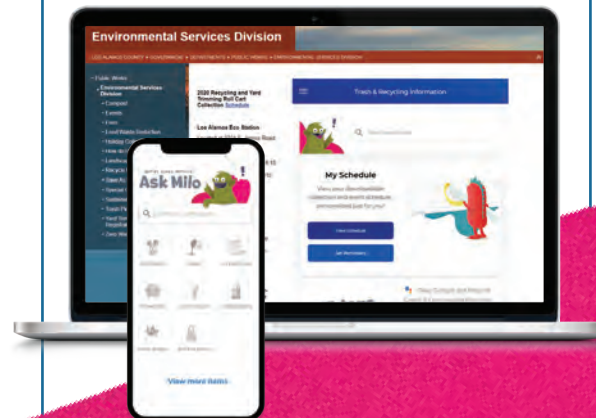

What can you expect from the Recycle Coach app?

- ✓ Web app available on government site
- ✓ Ask Milo 'What Goes Where' search tool on your smartphone app and online
- ✓ Personalized collection and event calendars to your smartphone app
- ✓ Pick-up and event reminders to your smartphone app and email
- ✓ Notifications to your smartphone app
- ✓ Report-a-problem from your phone
- ✓ Monthly lessons on critical waste issues

Download the free app today.

Or access online at www.losalamosnm.us
Services - Trash & Recycling

Official service provider to
LOS ALAMOS
Environmental Services

in Los Alamos County

Install & setup

1. Locate Recycle Coach in iTunes App or Google Play Store. Set up your address.