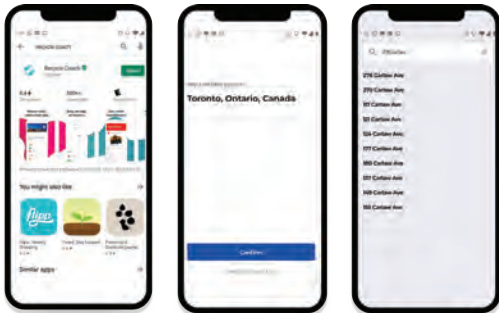

Information, including schedules and do's & don'ts, are specific to your neighborhood in Los Alamos County.

Not a resident? Visit recyclecoach.com/residents/find-my-municipality/ and see what we have in your community!

Download the free app today.

Or access online at www.losalamosnm.us
Services - Trash & Recycling

Official service provider to
LOS ALAMOS
Environmental Services

in Los Alamos County

Install & setup

1. Locate Recycle Coach in iTunes App or Google Play Store. Set up your address.

2. Learn the staple features of the app.

3. You're on your way to becoming a better recycler! All things recycling and waste is at your fingertips.

Become a better recycler

Get a personalized calendar specific to your address.