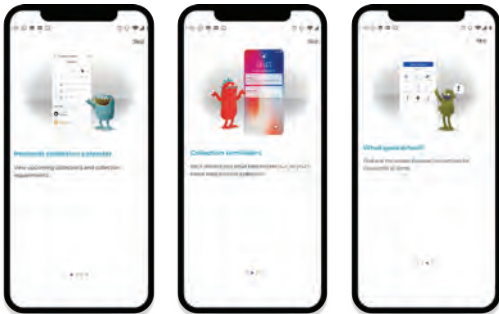

Download the free app today.

Or access online at www.losalamosnm.us
Services - Trash & Recycling

Official service provider to
LOS ALAMOS
Environmental Services

in Los Alamos County

Install & setup

1. Locate Recycle Coach in iTunes App or Google Play Store. Set up your address.

2. Learn the staple features of the app.

3. You're on your way to becoming a better recycler! All things recycling and waste is at your fingertips.

Become a better recycler

Get a personalized calendar specific to your address.