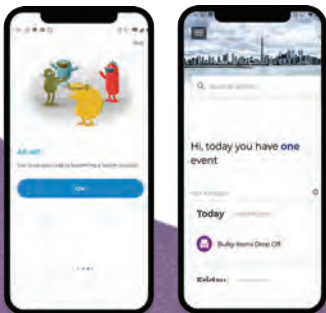

Download the free app today.

Or access online at www.losalamosnm.us
Services - Trash & Recycling

Official service provider to
LOS ALAMOS
Environmental Services

in Los Alamos County

Install & setup

1. Locate Recycle Coach in iTunes App or Google Play Store. Set up your address.

2. Learn the staple features of the app.

3. You're on your way to becoming a better recycler! All things recycling and waste is at your fingertips.

Become a better recycler

Get a personalized calendar specific to your address.