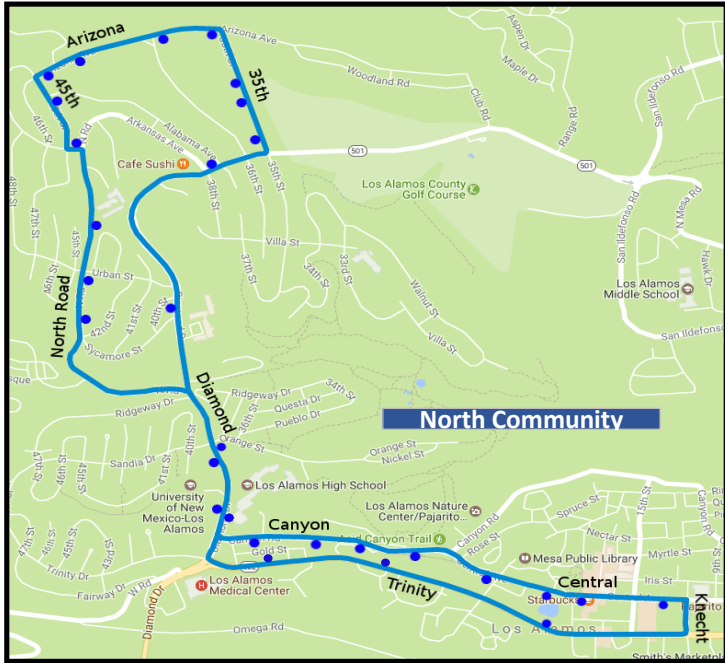

2026 Friday Night Concert Bus Service

North Mesa											
Central & Mesa Library	Central & 15th	Trinity & 20th	Diamond & Orange	Villa & 37th	San Ildefonso & Mid School	Stoneview & Big Rock Lp	San Ildefonso & Mid School	Villa & 37th	Diamond & Sandia	Canyon & Gold St	Central & Mesa Library
						6:21 p	6:25 p	6:29 p	6:32 p	6:33 p	6:35 p
						6:51 p	6:55 p	6:59 p	7:02 p	7:03 p	7:05 p
7:00 p	7:01 p	7:03 p	7:05 p	7:08 p	7:12 p	7:16 p	7:20 p	7:24 p	7:27 p	7:28 p	7:30 p
7:30 p	7:31 p	7:33 p	7:35 p	7:38 p	7:42 p	7:46 p	7:50 p	7:54 p	7:57 p	7:58 p	8:00 p
8:00 p	8:01 p	8:03 p	8:05 p	8:08 p	8:12 p	8:16 p	8:20 p	8:24 p	8:27 p	8:28 p	8:30 p
8:30 p	8:31 p	8:33 p	8:35 p	8:38 p	8:42 p	8:46 p	8:50 p	8:54 p	8:57 p	8:58 p	9:00 p
9:00 p	9:01 p	9:03 p	9:05 p	9:08 p	9:12 p	9:16 p	9:20 p	9:24 p	9:27 p	9:28 p	9:30 p
9:35 p	9:36 p	9:38 p	9:40 p	9:43 p	9:47 p	9:51 p					

Friday Night Concert service is an extension of our fixed routes. If you would like to arrive at Ashley Pond prior to the times listed above, please see our regular fixed route schedules at www.AtomicCityTransit.com

Dial-a-Ride service is available for Los Alamos and White Rock locations that are not served via these routes from 6:30 PM to 10:00 PM. Reservations are taken up to one day in advance.

North Community									
Central & Mesa Library	Central & 15th	Trinity & 20th	Diamond & Orange	Yucca & North Rd	Arizona & 35th	Diamond & Sandia	Canyon & Gold St	Central & Mesa Library	
6:35 p	6:36 p	6:38 p	6:40 p	6:44 p	6:47 p	6:51 p	6:52 p	6:54 p	
7:05 p	7:06 p	7:08 p	7:10 p	7:14 p	7:17 p	7:21 p	7:22 p	7:24 p	
7:35 p	7:36 p	7:38 p	7:40 p	7:44 p	7:47 p	7:51 p	7:52 p	7:54 p	
8:05 p	8:06 p	8:08 p	8:10 p	8:14 p	8:17 p	8:21 p	8:22 p	8:24 p	
8:35 p	8:36 p	8:38 p	8:40 p	8:44 p	8:47 p	8:51 p	8:52 p	8:54 p	
9:05 p	9:06 p	9:08 p	9:10 p	9:14 p	9:17 p	9:21 p	9:22 p	9:24 p	
9:35 p	9:36 p	9:38 p	9:40 p	9:44 p	9:47 p	9:51 p			

LOS ALAMOS
where discoveries are made

ENDWI
IN LOS ALAMOS COUNTY