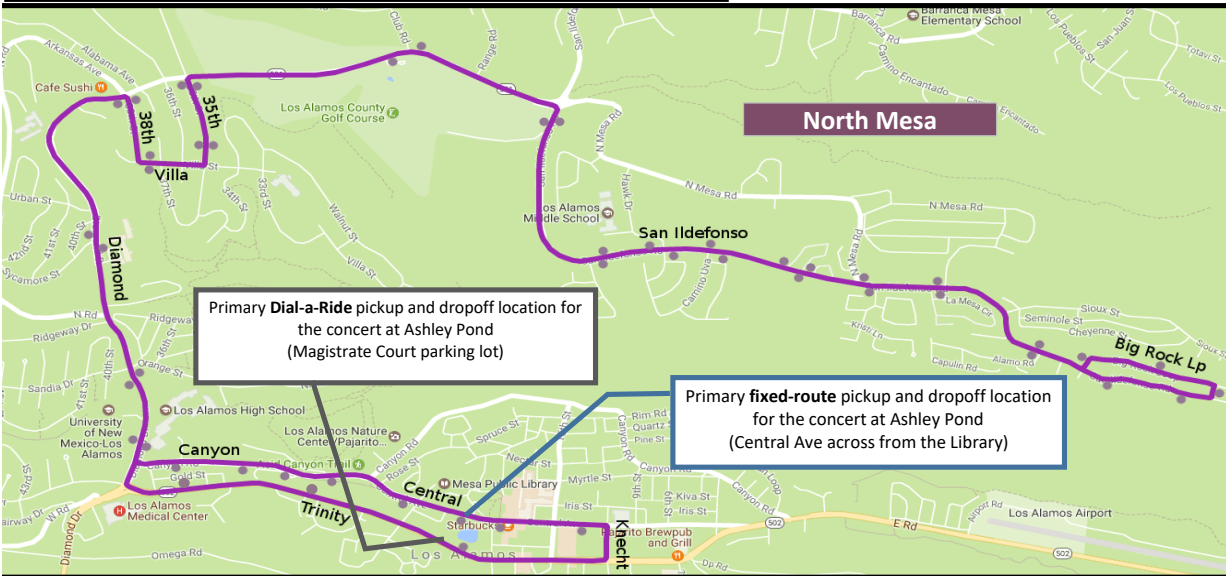

2026 Friday Night Concert Bus Service

North Mesa											
Central & Mesa Library	Central & 15th	Trinity & 20th	Diamond & Orange	Villa & 37th	San Ildefonso & Mid School	Stoneview & Big Rock Lp	San Ildefonso & Mid School	Villa & 37th	Diamond & Sandia	Canyon & Gold St	Central & Mesa Library
						6:21 p	6:25 p	6:29 p	6:32 p	6:33 p	6:35 p
						6:51 p	6:55 p	6:59 p	7:02 p	7:03 p	7:05 p
7:00 p	7:01 p	7:03 p	7:05 p	7:08 p	7:12 p	7:16 p	7:20 p	7:24 p	7:27 p	7:28 p	7:30 p
7:30 p	7:31 p	7:33 p	7:35 p	7:38 p	7:42 p	7:46 p	7:50 p	7:54 p	7:57 p	7:58 p	8:00 p
8:00 p	8:01 p	8:03 p	8:05 p	8:08 p	8:12 p	8:16 p	8:20 p	8:24 p	8:27 p	8:28 p	8:30 p
8:30 p	8:31 p	8:33 p	8:35 p	8:38 p	8:42 p	8:46 p	8:50 p	8:54 p	8:57 p	8:58 p	9:00 p
9:00 p	9:01 p	9:03 p	9:05 p	9:08 p	9:12 p	9:16 p	9:20 p	9:24 p	9:27 p	9:28 p	9:30 p
9:35 p	9:36 p	9:38 p	9:40 p	9:43 p	9:47 p	9:51 p					

Friday Night Concert service is an extension of our fixed routes. If you would like to arrive at Ashley Pond prior to the times listed above, please see our regular fixed route schedules at www.AtomicCityTransit.com

Dial-a-Ride service is available for Los Alamos and White Rock locations that are not served via these routes from 6:30 PM to 10:00 PM. Reservations are taken up to one day in advance.

North Community									
Central & Mesa Library	Central & 15th	Trinity & 20th	Diamond & Orange	Yucca & North Rd	Arizona & 35th	Diamond & Sandia	Canyon & Gold St	Central & Mesa Library	
6:35 p	6:36 p	6:38 p	6:40 p	6:44 p	6:47 p	6:51 p	6:52 p	6:54 p	
7:05 p	7:06 p	7:08 p	7:10 p	7:14 p	7:17 p	7:21 p	7:22 p	7:24 p	
7:35 p	7:36 p	7:38 p	7:40 p	7:44 p	7:47 p	7:51 p	7:52 p	7:54 p	
8:05 p	8:06 p	8:08 p	8:10 p	8:14 p	8:17 p	8:21 p	8:22 p	8:24 p	
8:35 p	8:36 p	8:38 p	8:40 p	8:44 p	8:47 p	8:51 p	8:52 p	8:54 p	
9:05 p	9:06 p	9:08 p	9:10 p	9:14 p	9:17 p	9:21 p	9:22 p	9:24 p	
9:35 p	9:36 p	9:38 p	9:40 p	9:44 p	9:47 p	9:51 p			